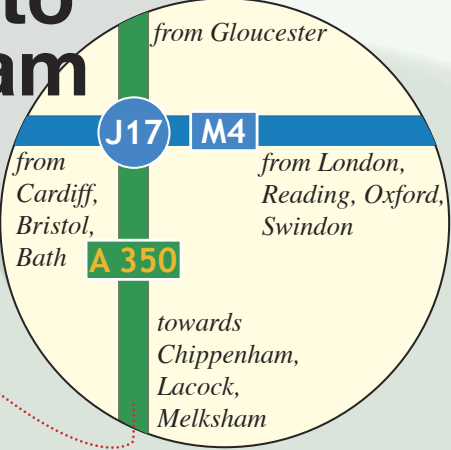

# Getting to Melksham

## Using public transportation

### Taxi

Taxis are available at local railway stations in Chippenham, Bradford-on-Avon, Westbury and Trowbridge, all of which are within 15 miles.

*We enjoy a wide range of public transport options; please email or phone us for further options and specific advice for your journey.*

## Distances (to Melksham)

Aberdeen	535
Bath	15
Birmingham	115
Brighton	130
Bristol	40
Cambridge	160
Canterbury	180
Cardiff	70
Chippenham	10
Devises	10
Dover	195
Edinburgh	400
Glasgow	400
Hull	225
Leeds	205
Liverpool	205
London	110
Manchester	195
Newcastle	65
Notwich	230
Oxford	65
Plymouth	140
Reading	70
Salisbury	40
Southampton	65
Stratford upon Avon	75
Swansea	110
Swindon	30
Trowbridge	70
Westbury	15
York	215